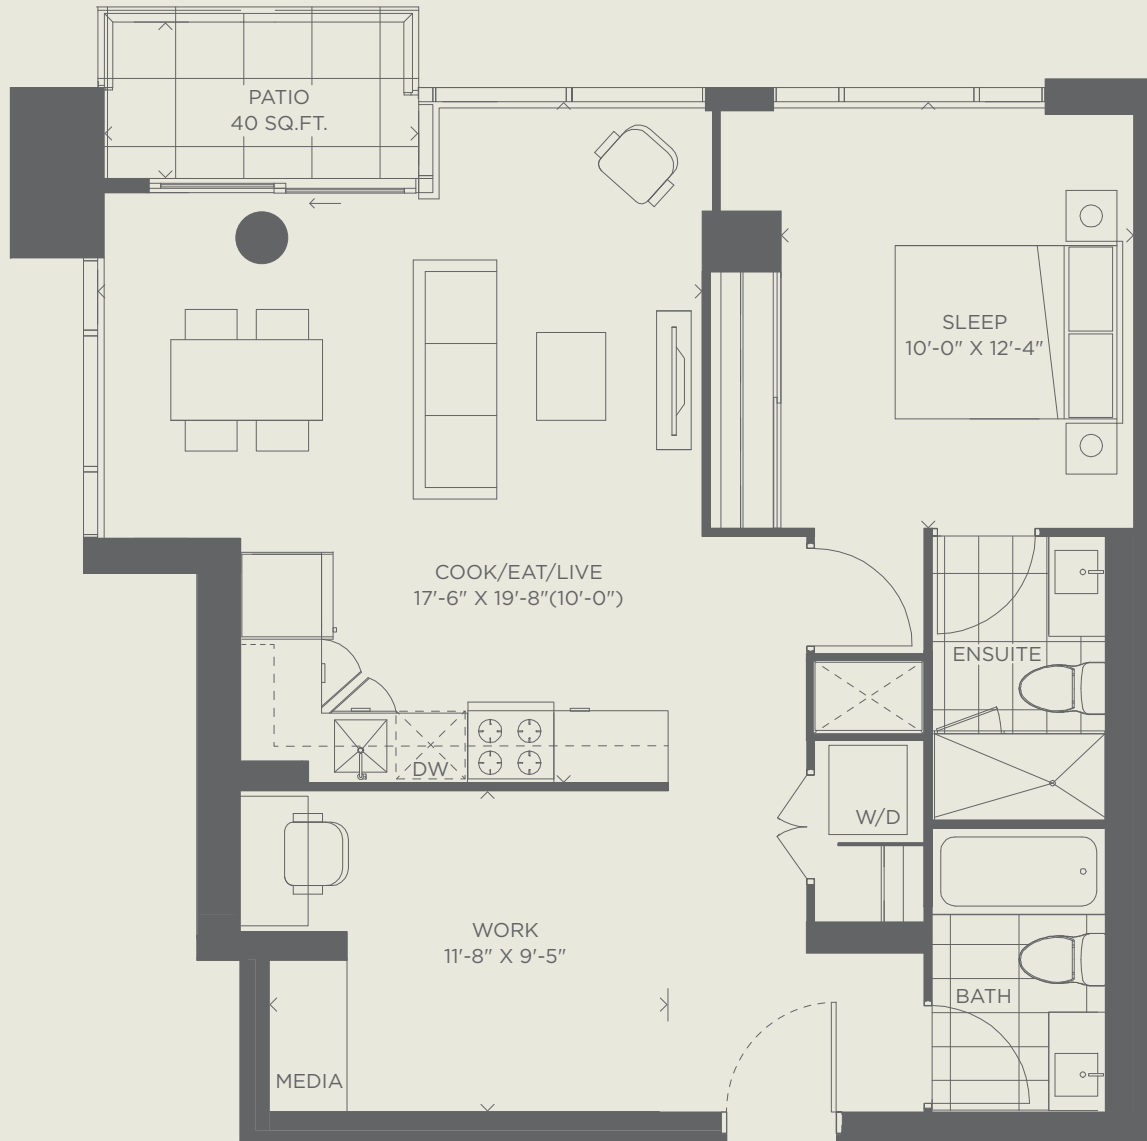

# SUITE 1S+D2

ONE BEDROOM+DEN

INTERIOR  
EXTERIOR  
TOTAL

865 SQ. FT.  
40 SQ. FT.  
905 SQ. FT.

**THE RAVINE**  
NATURALLY YORK MILLS

GROUND FLOOR