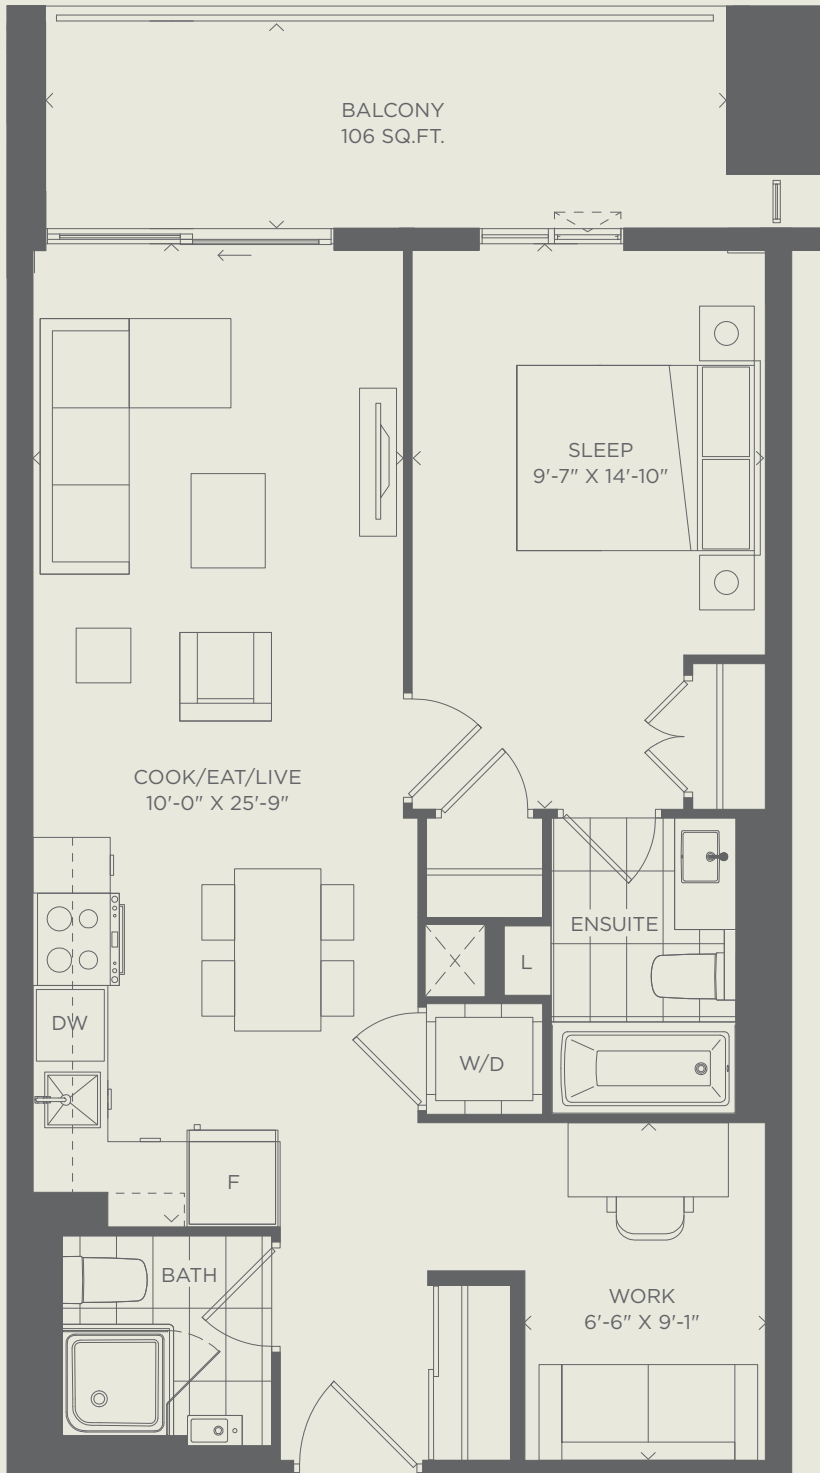

SUITE 1L+D2

ONE BEDROOM+DEN

INTERIOR 690 SQ. FT.
 EXTERIOR 106 SQ. FT.
 TOTAL 796 SQ. FT.

ALTERNATE OUTDOOR CONDITIONS

UNIT 206 TERRACE @ 2ND FLOOR 93 S.F.

UNIT 207 TERRACE @ 2ND FLOOR 91 S.F.

UNIT 307 TERRACE @ 3RD FLOOR 106 S.F.

2ND FLOOR

3RD FLOOR