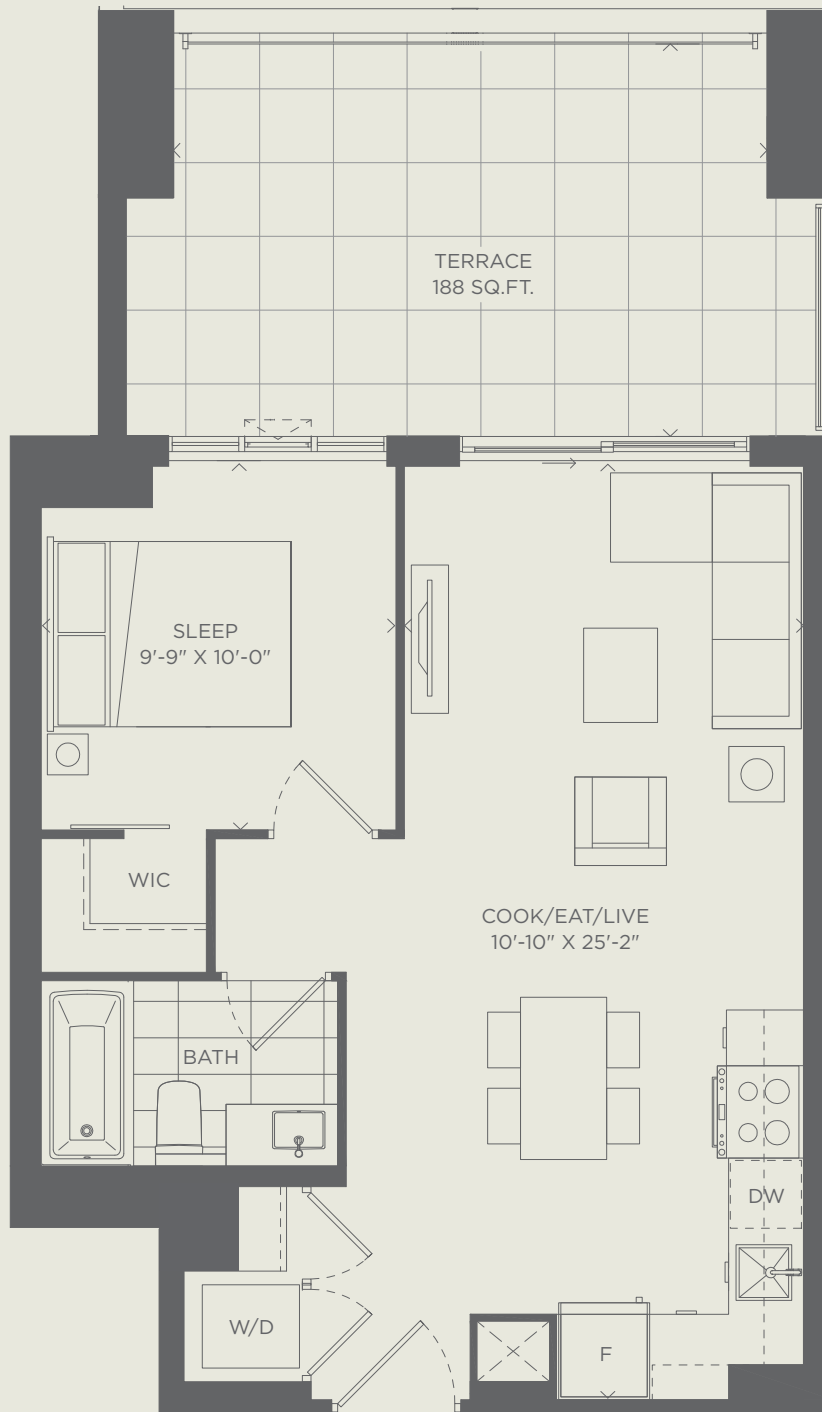

# SUITE 1L

ONE BEDROOM

INTERIOR 550 SQ. FT.  
EXTERIOR 188 SQ. FT.  
TOTAL 738 SQ. FT.

**THE RAVINE**  
NATURALLY YORK MILLS

2ND FLOOR